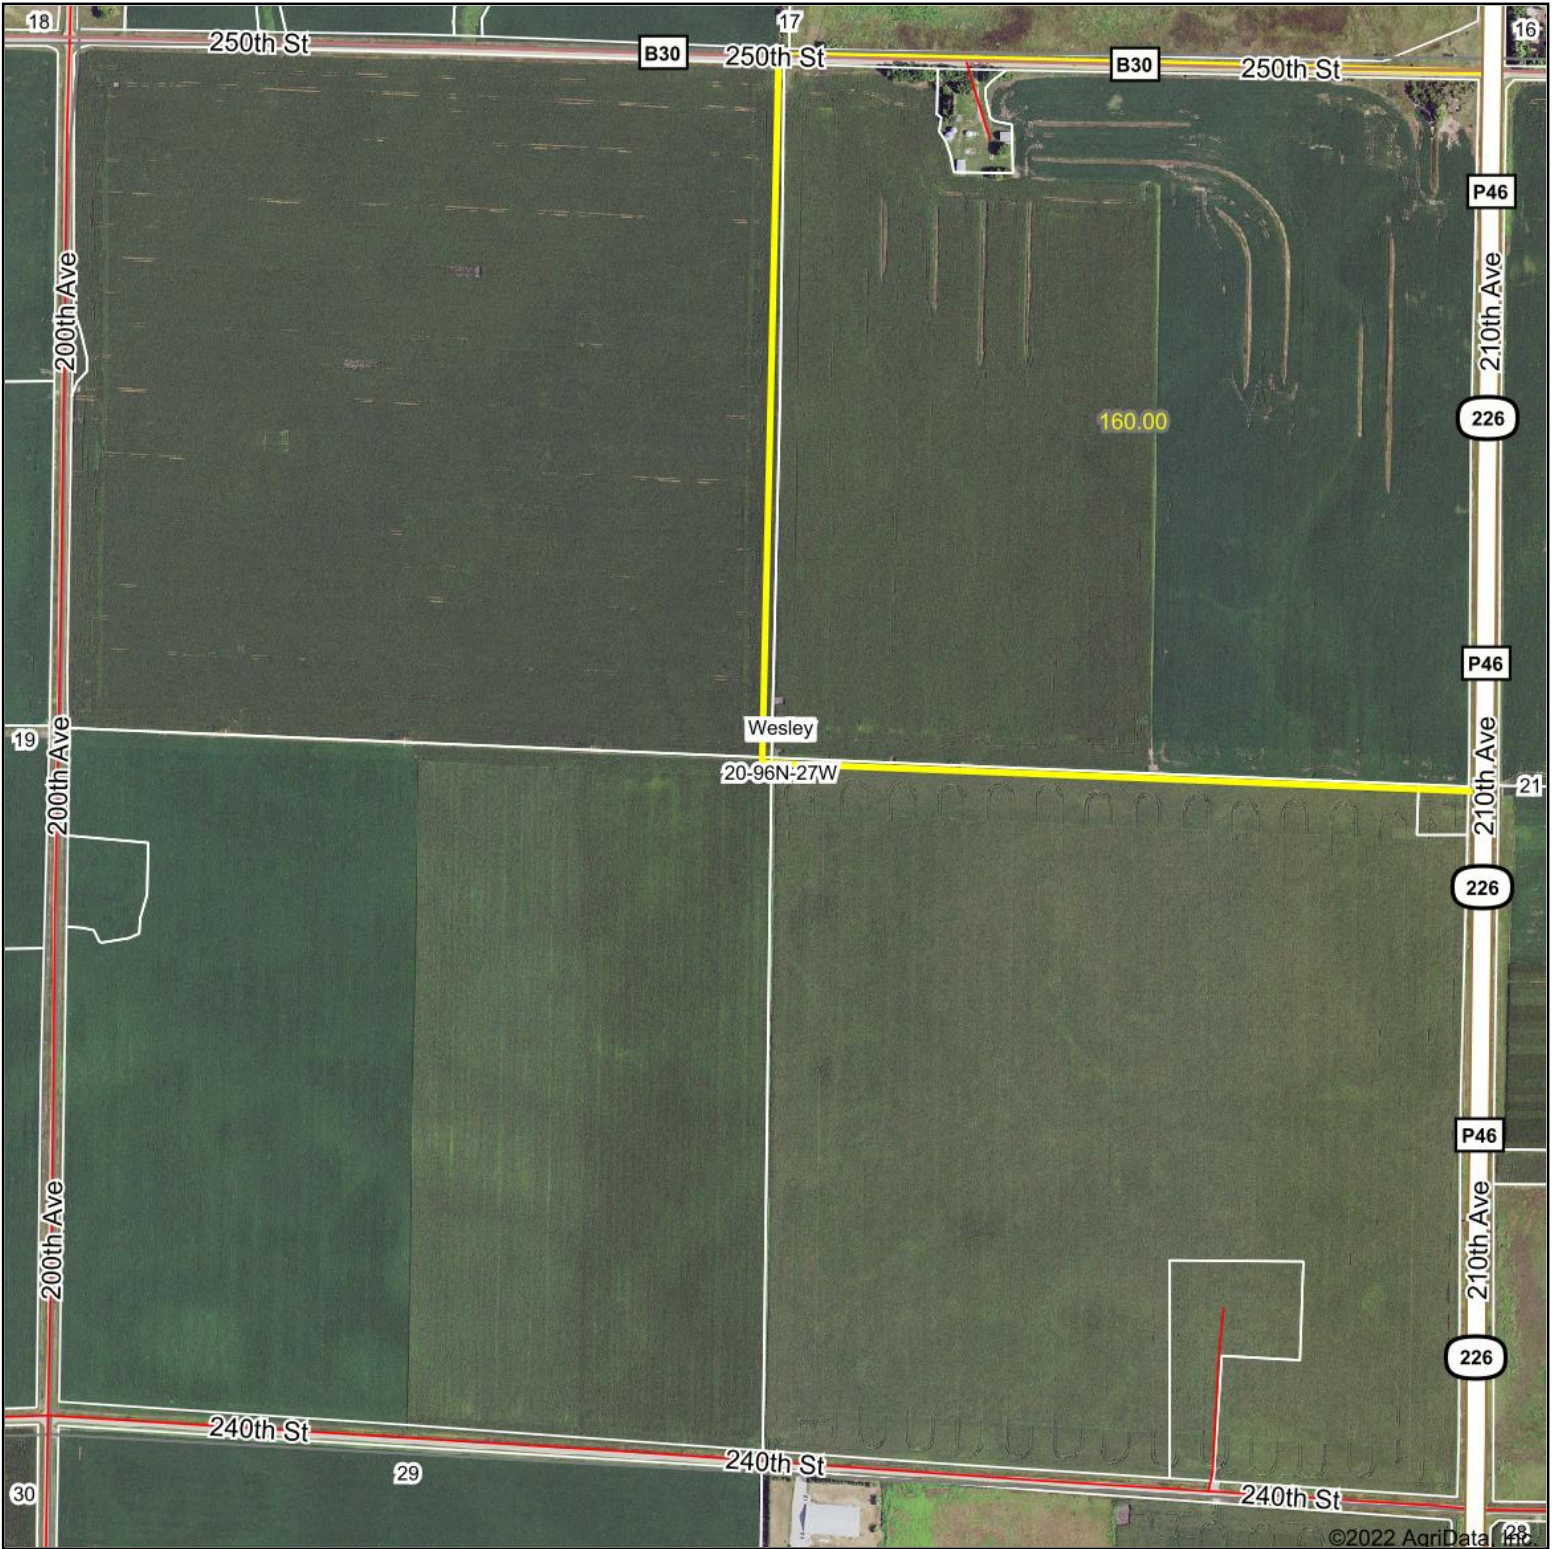

Aerial Map

AgCentric
Farm Agency, LLC
712-277-2741

Map Center: 43° 7' 8.51", -94° 3' 32.96

20-96N-27W
Kossuth County
Iowa

7/18/2022

Maps Provided By:
 **surety**
CUSTOMIZED ONLINE MAPPING
© AgriData, Inc. 2021 www.AgriDataInc.com

Field borders provided by Farm Service Agency as of 5/21/2008.