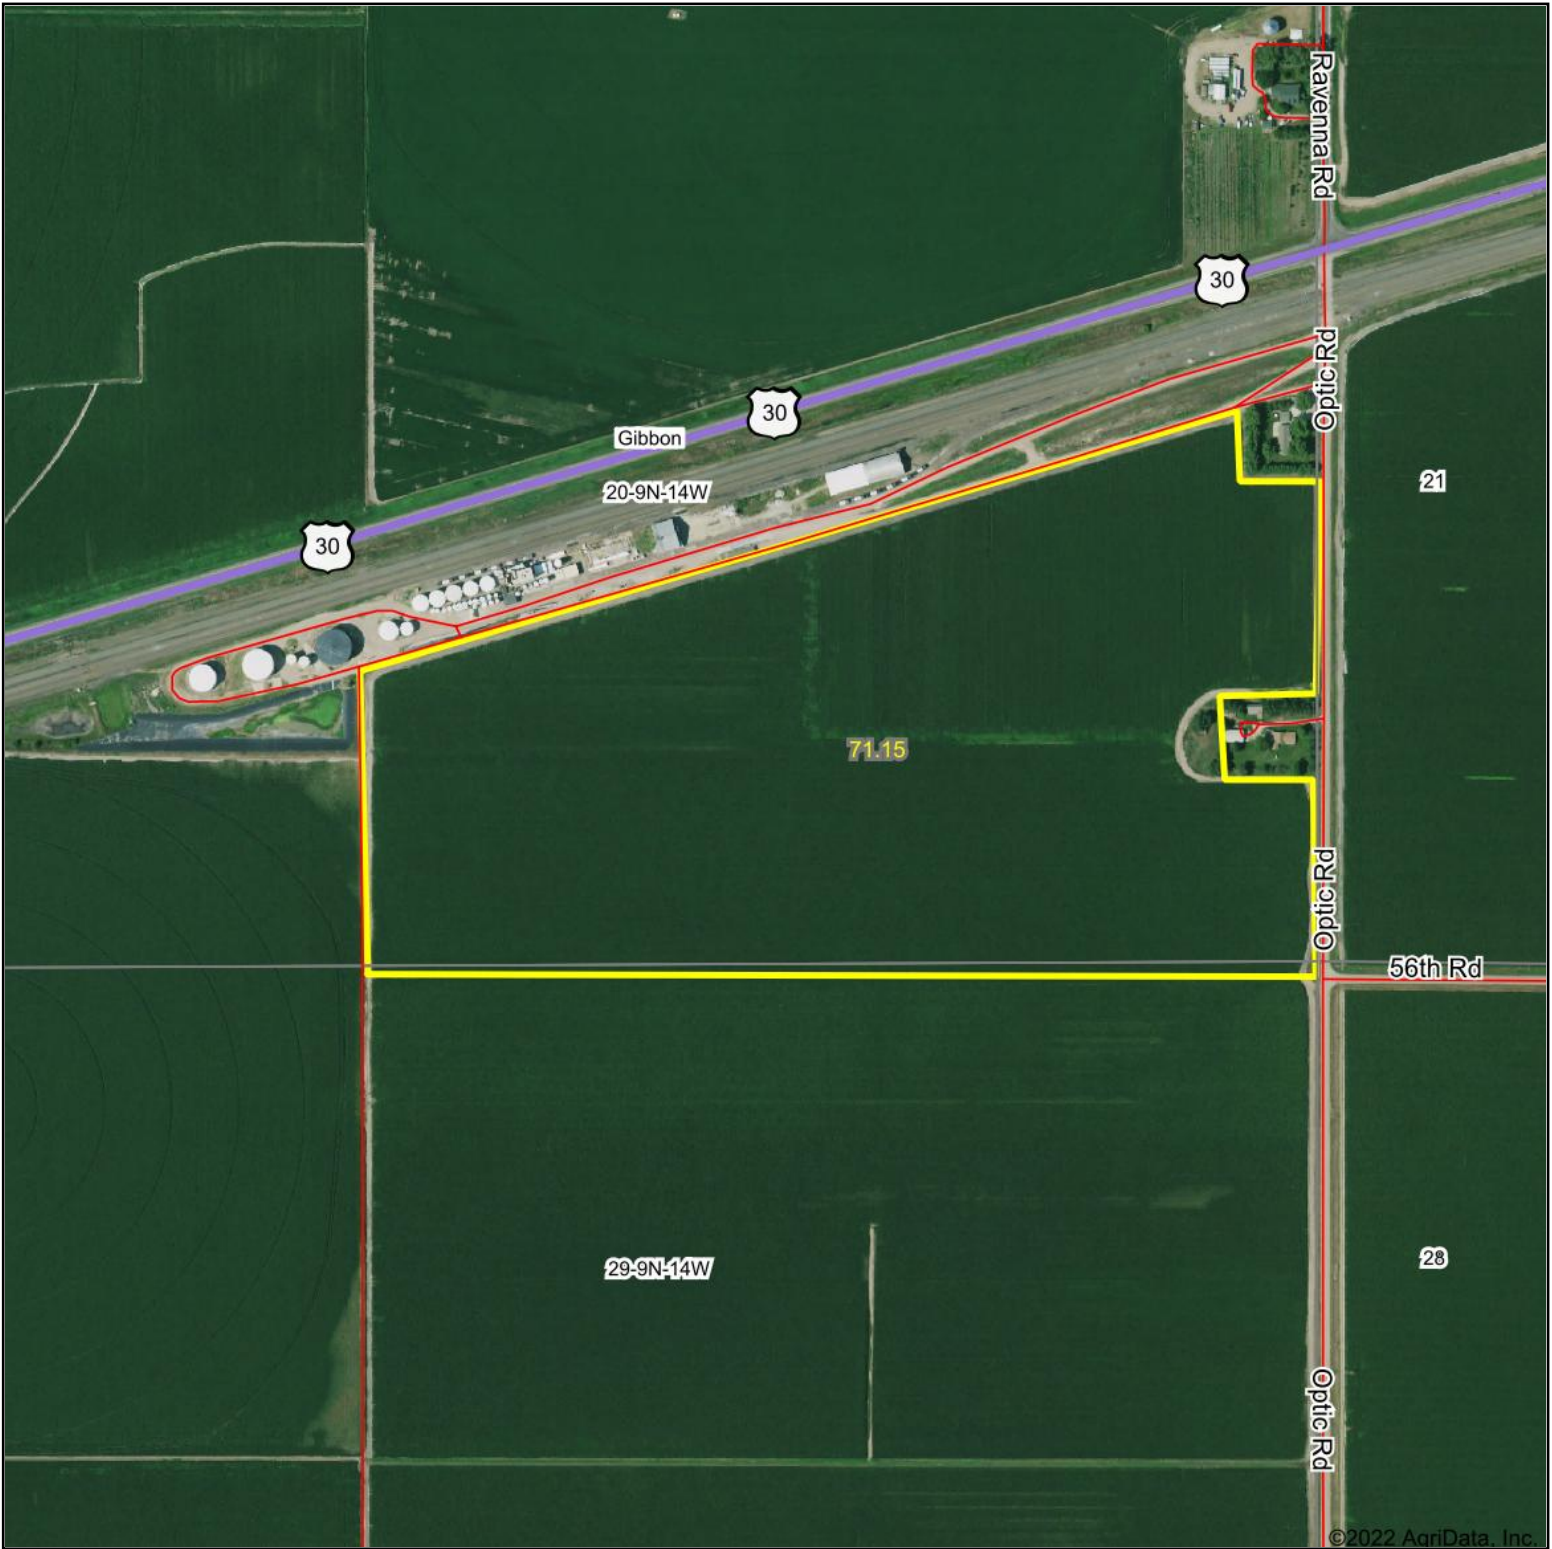

Aerial Map

AgCentric
Farm Agency, LLC
712-277-2741

Map Center: 40° 43' 46.33, -98° 55' 4.2

20-9N-14W
Buffalo County
Nebraska

11/4/2022

Maps Provided By:
 **surety**
CUSTOMIZED ONLINE MAPPING
© AgriData, Inc. 2021 www.AgriDataInc.com