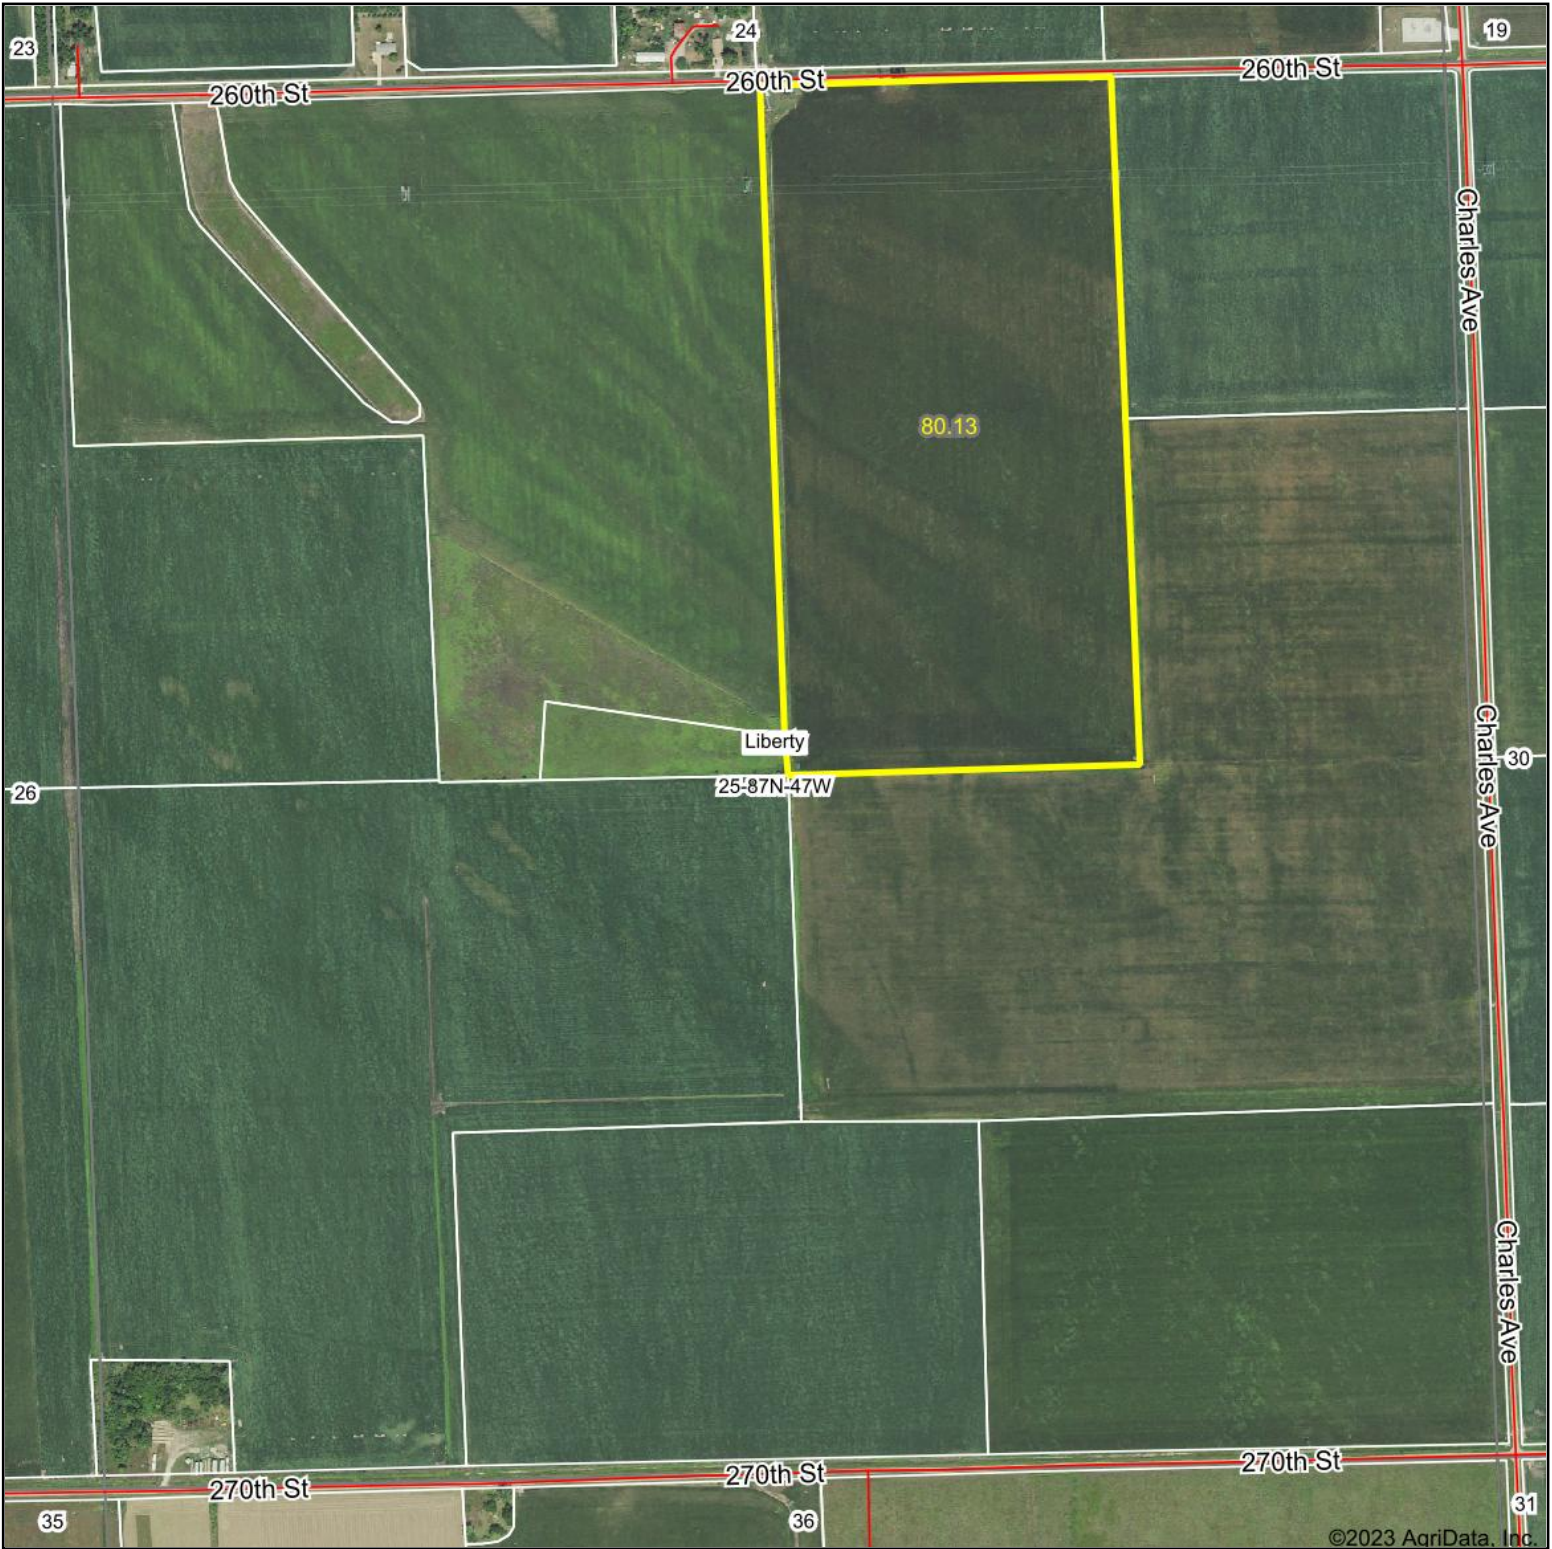

Aerial Map

©2023 AgriData, Inc.

AgCentric
Farm Agency, LLC
712-277-2741

Boundary Center: 42° 19' 34.62, -96° 15' 32.42

25-87N-47W
Woodbury County
Iowa

Maps Provided By:
surety
CUSTOMIZED ONLINE MAPPING
© AgriData, Inc. 2023 www.AgriDataInc.com

7/11/2023

Field borders provided by Farm Service Agency as of 5/21/2008.