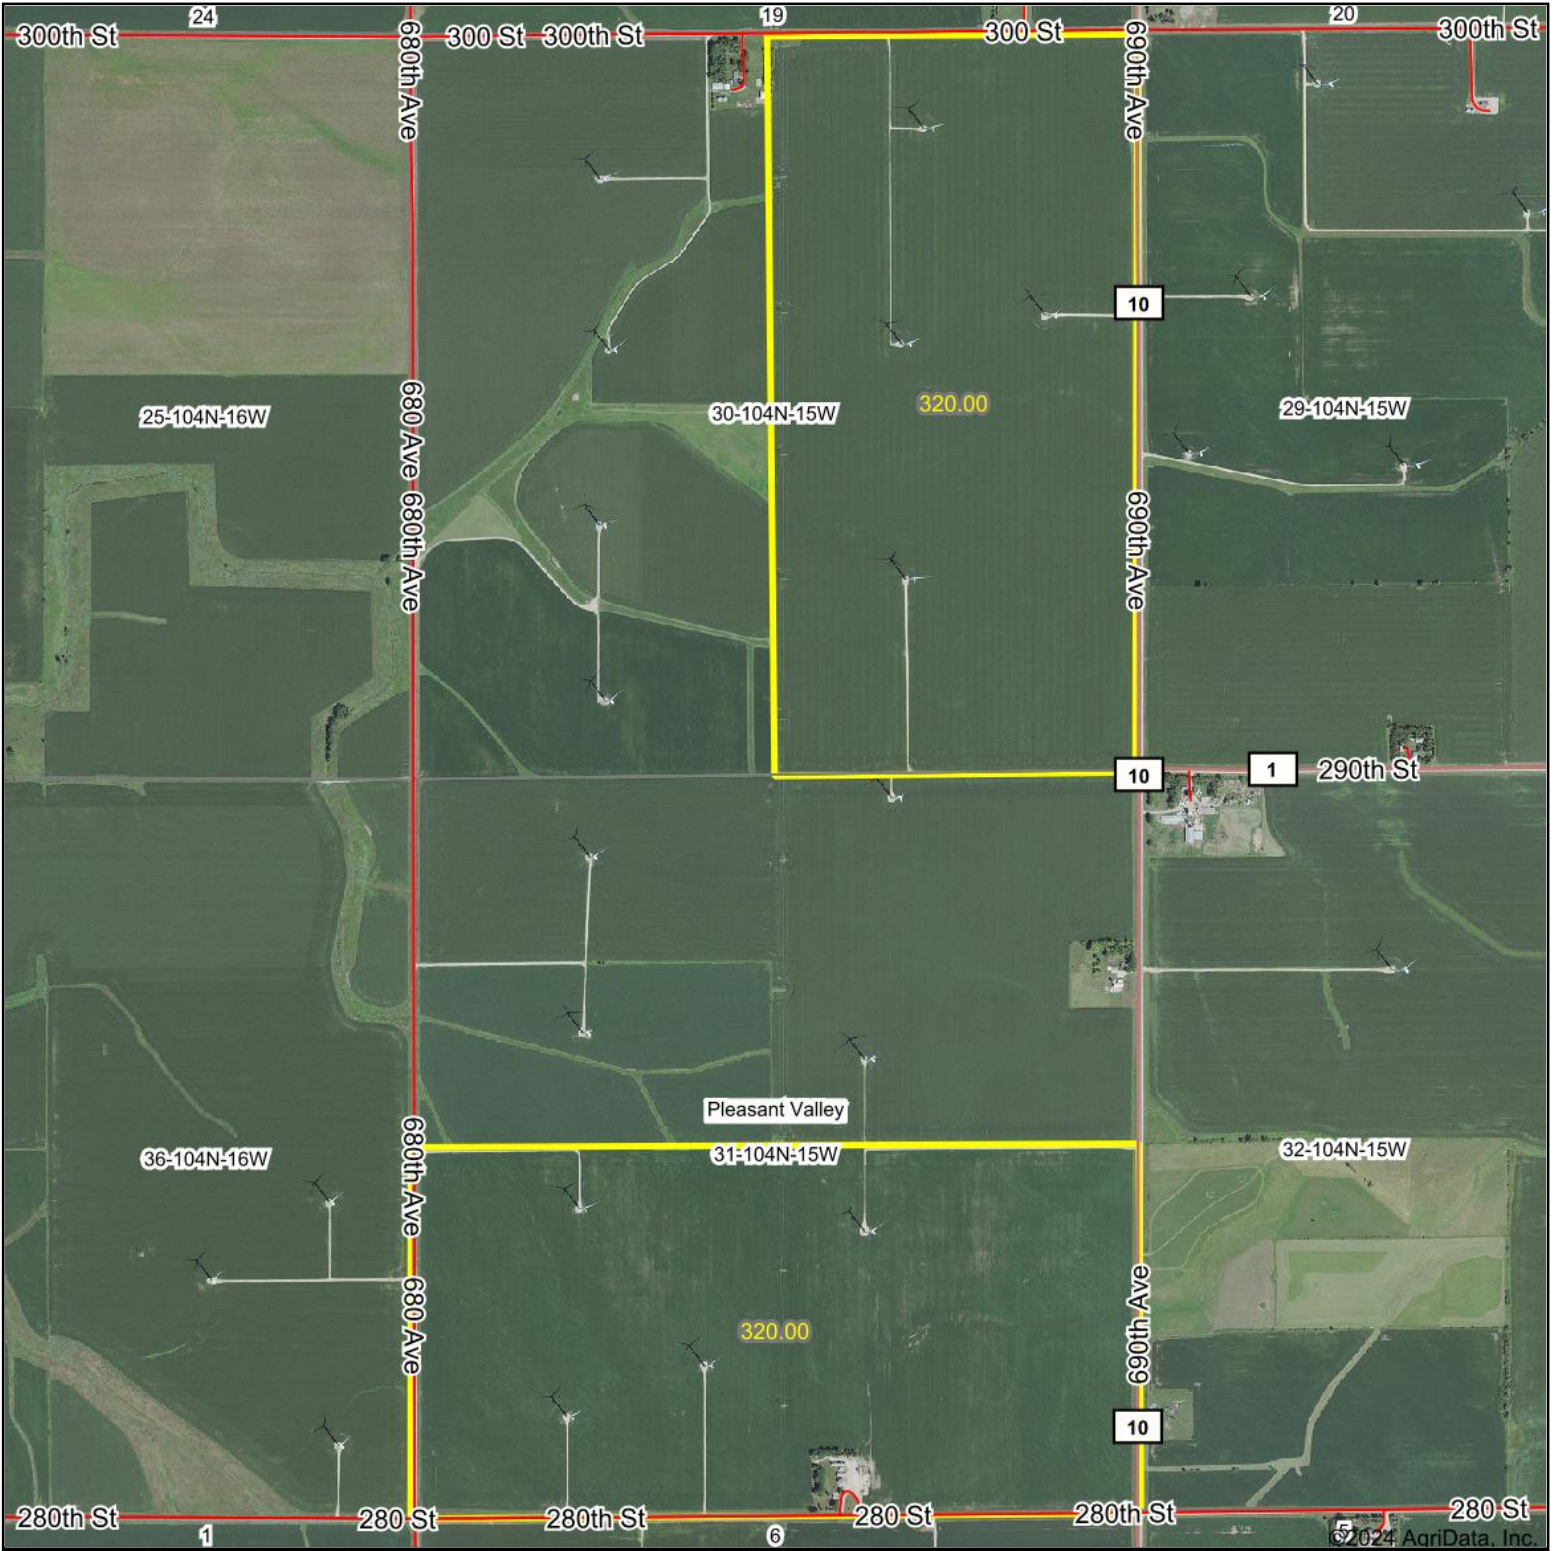

# Aerial Map

Boundary Center: 43° 46' 31.64, -92° 40' 45.94

**AgCentric**  
Farm Agency, LLC  
712-277-2741

**31-104N-15W**  
Mower County  
Minnesota

Maps Provided By:  
**surety**  
CUSTOMIZED ONLINE MAPPING  
© AgriData, Inc. 2023 www.AgriDataInc.com